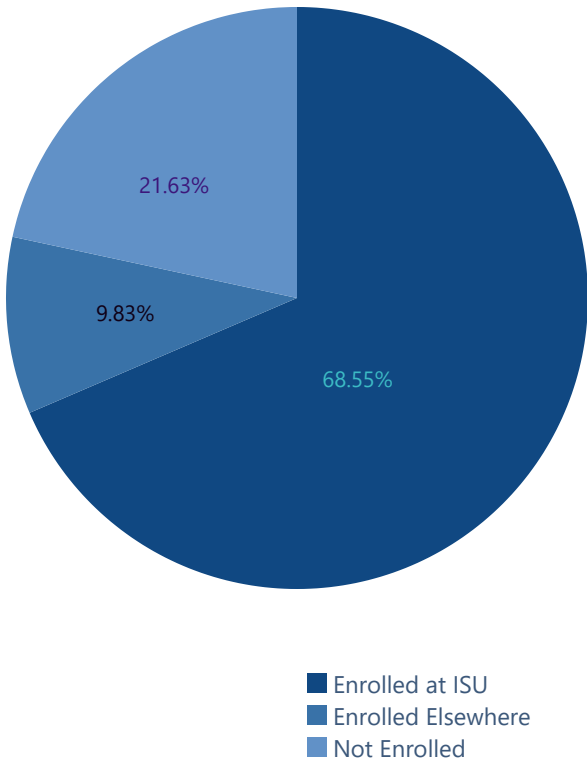

Fall 2022 First-time Full-time Freshmen as of Next Fall

Status as of Next Fall

Indiana and Illinois Status Next Fall

Those Who Left ISU

Academic Standing by College for Those Who Left ISU

Academic Standing Next Fall	% Total						
	All Cohort Major Colleges	Bailey College of Engr & Tech	Bayh College of Education	College of Arts & Sciences	College of Hlth and Human Serv	Scott College of Business	Univ College Nondesignated
Good Standing	47%	46%	60%	50%	48%	42%	29%
Probation	27%	29%	24%	24%	28%	29%	39%
Dismissal	26%	25%	16%	26%	24%	30%	32%
Grand Totals	100%	100%	100%	100%	100%	100%	100%

Status Next Fall by Academic Standing for Those Who Left ISU

Enrolled Elsewhere - Inst Type and State

Enrolled Elsewhere Top 10 Institutions

NSC Institution	Cohort Total
IVY TECH COMMUNITY COLLEGE	52
INDIANA UNIVERSITY BLOOMINGTON	10
INDIANA UNIVERSITY PURDUE UNIVERSITY INDIANAPOLIS	7
BALL STATE UNIVERSITY	6
PURDUE UNIVERSITY NORTHWEST	4
UNIVERSITY OF SOUTHERN INDIANA	4
INDIANA UNIVERSITY SOUTH BEND	3
ANDERSON UNIVERSITY	2
INDIANA UNIVERSITY KOKOMO	2
INDIANA UNIVERSITY NORTHWEST	2