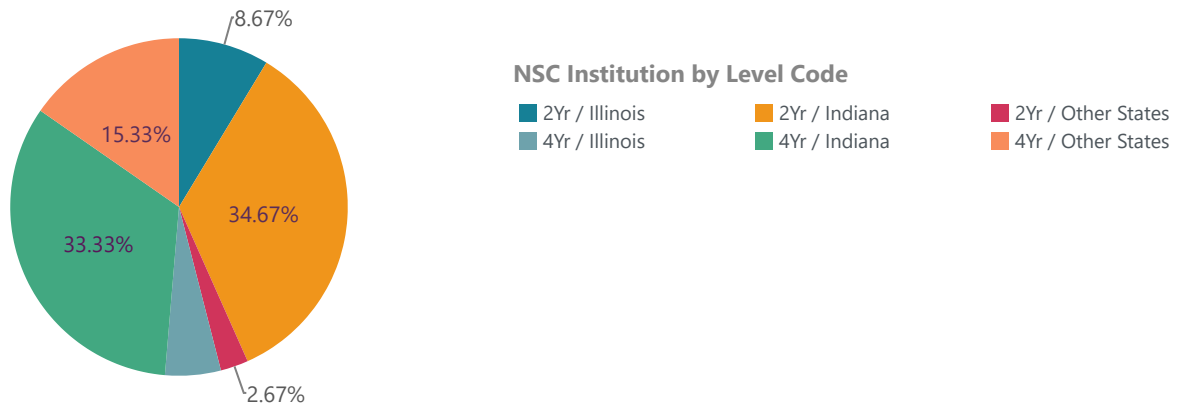

Enrolled Elsewhere Top 10 Institutions

NSC Institution	Cohort Total
IVY TECH COMMUNITY COLLEGE	52
INDIANA UNIVERSITY BLOOMINGTON	10
INDIANA UNIVERSITY PURDUE UNIVERSITY INDIANAPOLIS	7
BALL STATE UNIVERSITY	6
PURDUE UNIVERSITY NORTHWEST	4
UNIVERSITY OF SOUTHERN INDIANA	4
INDIANA UNIVERSITY SOUTH BEND	3
ANDERSON UNIVERSITY	2
INDIANA UNIVERSITY KOKOMO	2
INDIANA UNIVERSITY NORTHWEST	2