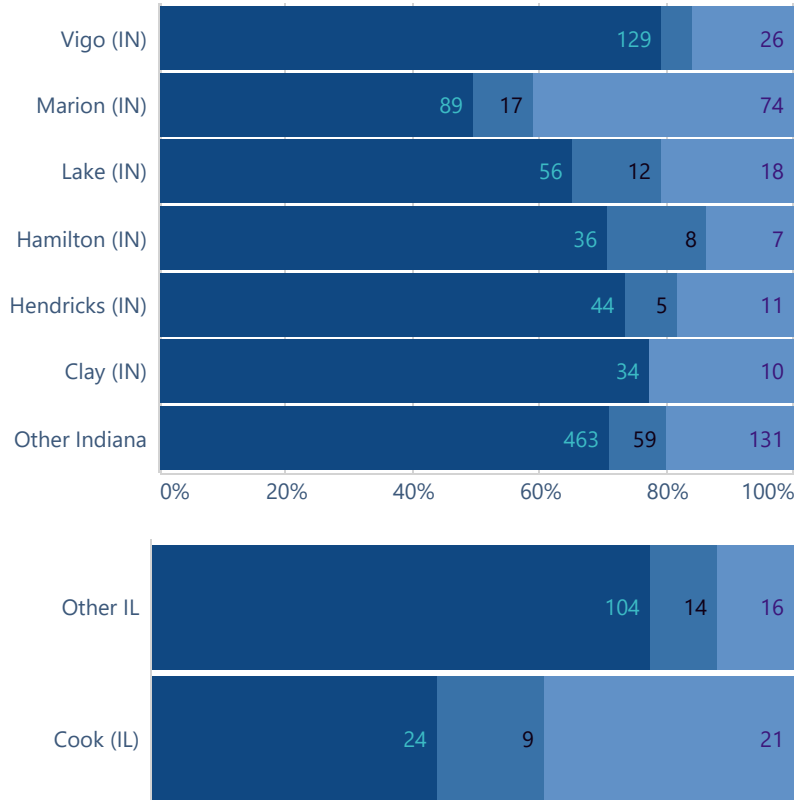

Fall 2022 First-time Full-time Freshmen as of Next Fall

Status as of Next Fall

Indiana and Illinois Status Next Fall

Those Who Left ISU

Academic Standing by College for Those Who Left ISU

Academic Standing Next Fall	% Total						
	All Cohort Major Colleges	Bailey College of Engr & Tech	Bayh College of Education	College of Arts & Sciences	College of Hlth and Human Serv	Scott College of Business	Univ College Nondesignated
Good Standing	47%	46%	60%	50%	48%	42%	29%
Probation	27%	29%	24%	24%	28%	29%	39%
Dismissal	26%	25%	16%	26%	24%	30%	32%
Grand Totals	100%	100%	100%	100%	100%	100%	100%

Status Next Fall by Academic Standing for Those Who Left ISU

Enrolled Elsewhere - Inst Type and State

Enrolled Elsewhere Top 10 Institutions

NSC Institution	Cohort Total
IVY TECH COMMUNITY COLLEGE	52
INDIANA UNIVERSITY BLOOMINGTON	10
INDIANA UNIVERSITY PURDUE UNIVERSITY INDIANAPOLIS	7
BALL STATE UNIVERSITY	6
PURDUE UNIVERSITY NORTHWEST	4
UNIVERSITY OF SOUTHERN INDIANA	4
INDIANA UNIVERSITY SOUTH BEND	3
ANDERSON UNIVERSITY	2
INDIANA UNIVERSITY KOKOMO	2
INDIANA UNIVERSITY NORTHWEST	2