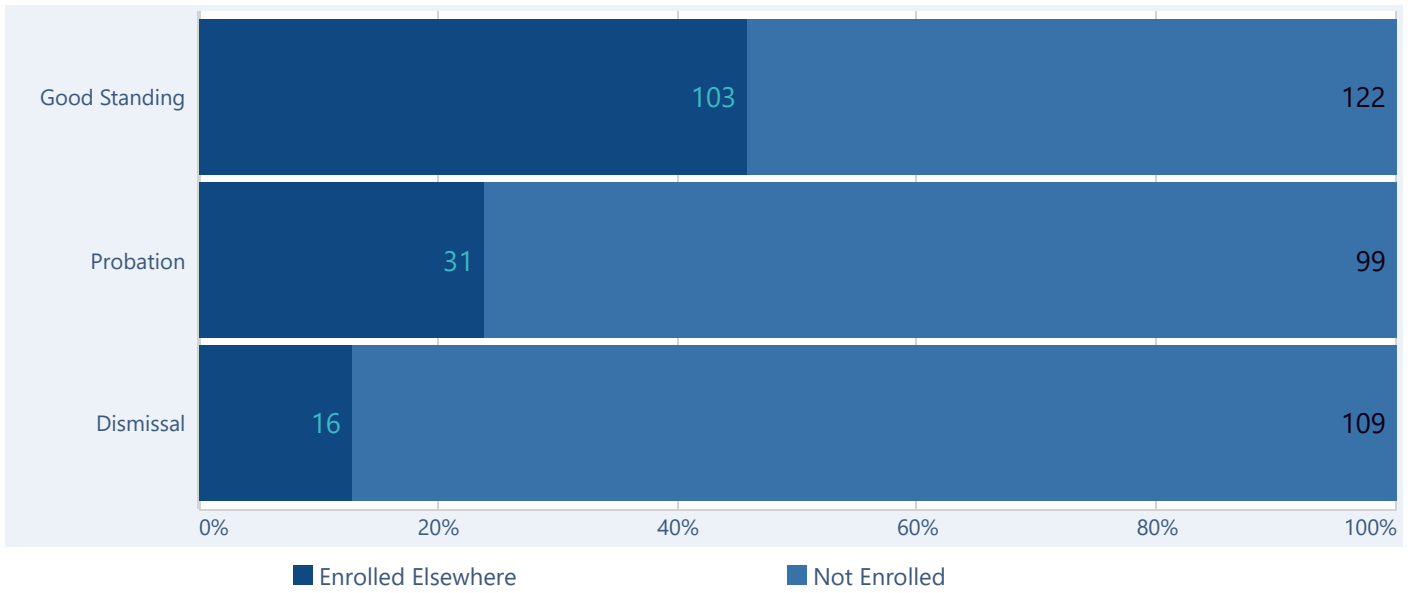

Status Next Fall by Academic Standing for Those Who Left ISU

Enrolled Elsewhere - Inst Type and State