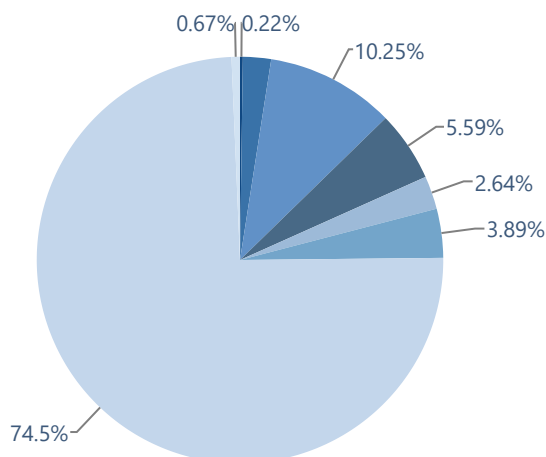

Degrees by Ethnicity

IPEDS Ethnicity

- American Indian or Alaska Native
- Asian
- Black or African American
- Hispanics of any race
- Nonresident Alien
- Two or more races
- White
- Race and Ethnicity Unknown

Degrees by Residency

	All Residency Statuses	In State	Out of State
All Degrees	2,235	1,573	662
Baccalaureate Degree	1,574	1,074	500
Doctoral Degree	107	91	16
Masters Degree	471	338	133
Post Masters Certificate	8	5	3
Post Second. Cert/Dipl < 1 yr.	20	13	7
Postbaccalaureate Certificate	9	9	
Post-Professional Degree	46	43	3

Distance/Non-Distance Degrees by College

	Distance Program	Non-Distance Program	Grand Totals
All Major Colleges	782	1,453	2,235
Bailey College of Engr & Tech	188	221	409
Bayh College of Education	92	212	304
College of Arts & Sciences	158	486	644
College of Hlth and Human Serv	224	373	597
Scott College of Business	122	165	287