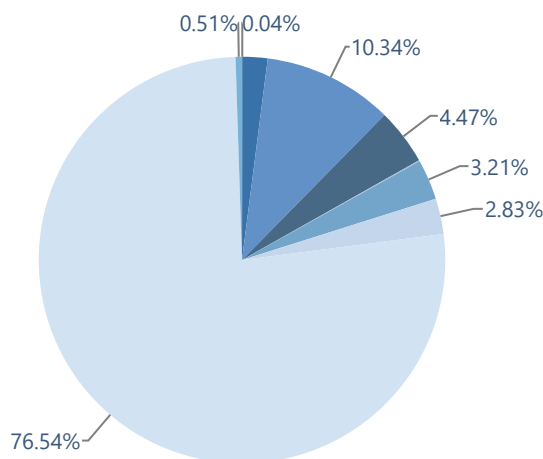

Degrees by Ethnicity

IPEDS Ethnicity

- American Indian or Alaska Native
- Asian
- Black or African American
- Hispanics of any race
- Native Hawaiian or Other Pacific Isl...
- Nonresident Alien
- Two or more races
- White
- Race and Ethnicity Unknown

Degrees by Residency

	All Residency Statuses	In State	Out of State
All Degrees	2,370	1,723	647
Baccalaureate Degree	1,719	1,243	476
Doctoral Degree	112	84	28
Masters Degree	459	330	129
Post Masters Certificate	4	2	2
Post Second. Cert/Dipl < 1 yr.	28	23	5
Postbaccalaureate Certificate	19	15	4
Post-Professional Degree	29	26	3

Distance/Non-Distance Degrees by College

	Distance Program	Non-Distance Program	Grand Totals
Bayh College of Education	61	234	295
College of Arts & Sciences	152	601	753
College of Hlth and Human Serv	211	462	673
College of Technology	175	252	427
Scott College of Business	64	167	231
Grand Totals	663	1,716	2,379