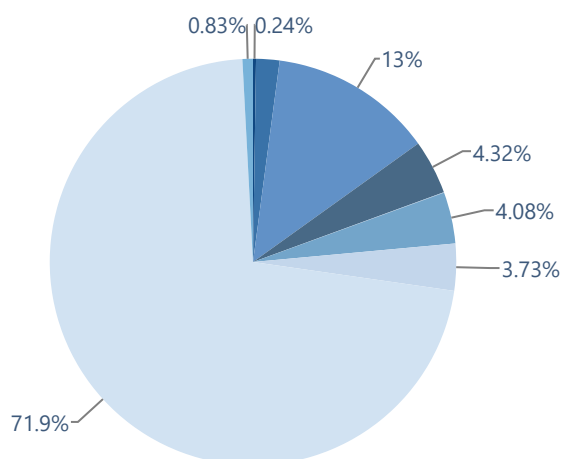

Degrees by Ethnicity

IPEDS Ethnicity

- American Indian or Alaska Native
- Asian
- Black or African American
- Hispanics of any race
- Native Hawaiian or Other Pacific Isl...
- Nonresident Alien
- Two or more races
- White
- Race and Ethnicity Unknown

Degrees by Residency

	All Residency Statuses	In State	Out of State
All Degrees	2,523	1,791	732
Baccalaureate Degree	1,842	1,297	545
Doctoral Degree	113	81	32
Masters Degree	485	342	143
Post Masters Certificate	7	5	2
Post Second. Cert/Dipl < 1 yr.	21	17	4
Postbaccalaureate Certificate	19	16	3
Post-Professional Degree	36	33	3

Distance/Non-Distance Degrees by College

	Distance Program	Non-Distance Program	Grand Totals
Bayh College of Education	69	238	307
College of Arts & Sciences	124	645	769
College of Hlth and Human Serv	232	490	722
College of Technology	203	305	508
Scott College of Business	53	169	222
Grand Totals	681	1,847	2,528