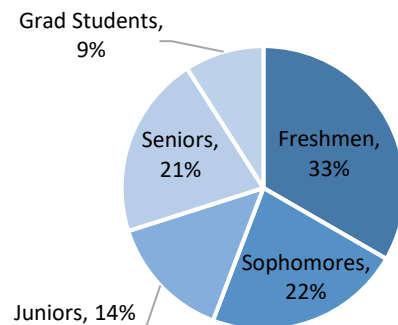

by Classification

Source: Banner n=12,284; National Student Clearinghouse data Fall 2018 (students who did not return) n=2,454.