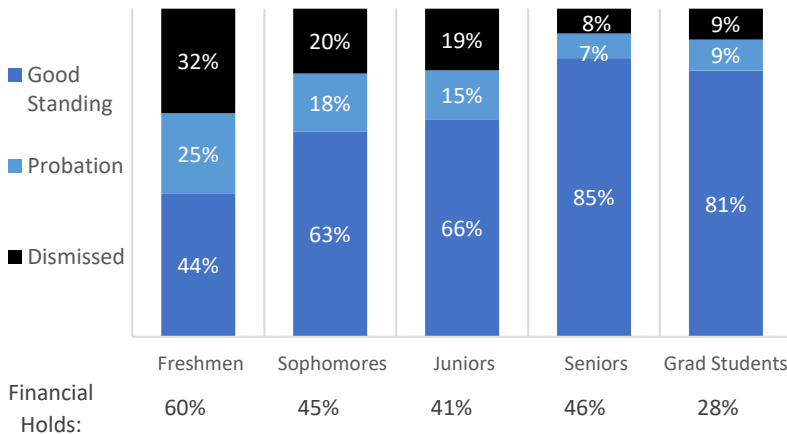

Classification by Academic Standing