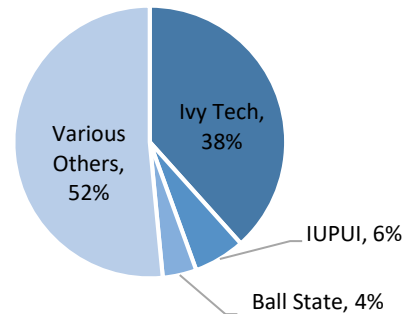

Fall 2018 Degree Seeking Students As of Fall 2019

2,454 Did Not Return and Did Not Graduate

- Of the seniors that left, over half (52%) had 60 or more transfer credit hours.
- Over three-quarters of the students were Hoosiers (76%).
- 17% were on probation and 20% were academically dismissed.
- Almost half (48%) have a current financial hold.
- 25% are currently enrolled elsewhere (n=613).

Subsequent Institutions

Classification by Academic Standing

by Classification

Source: Banner n=12,284; National Student Clearinghouse data Fall 2018 (students who did not return) n=2,454.