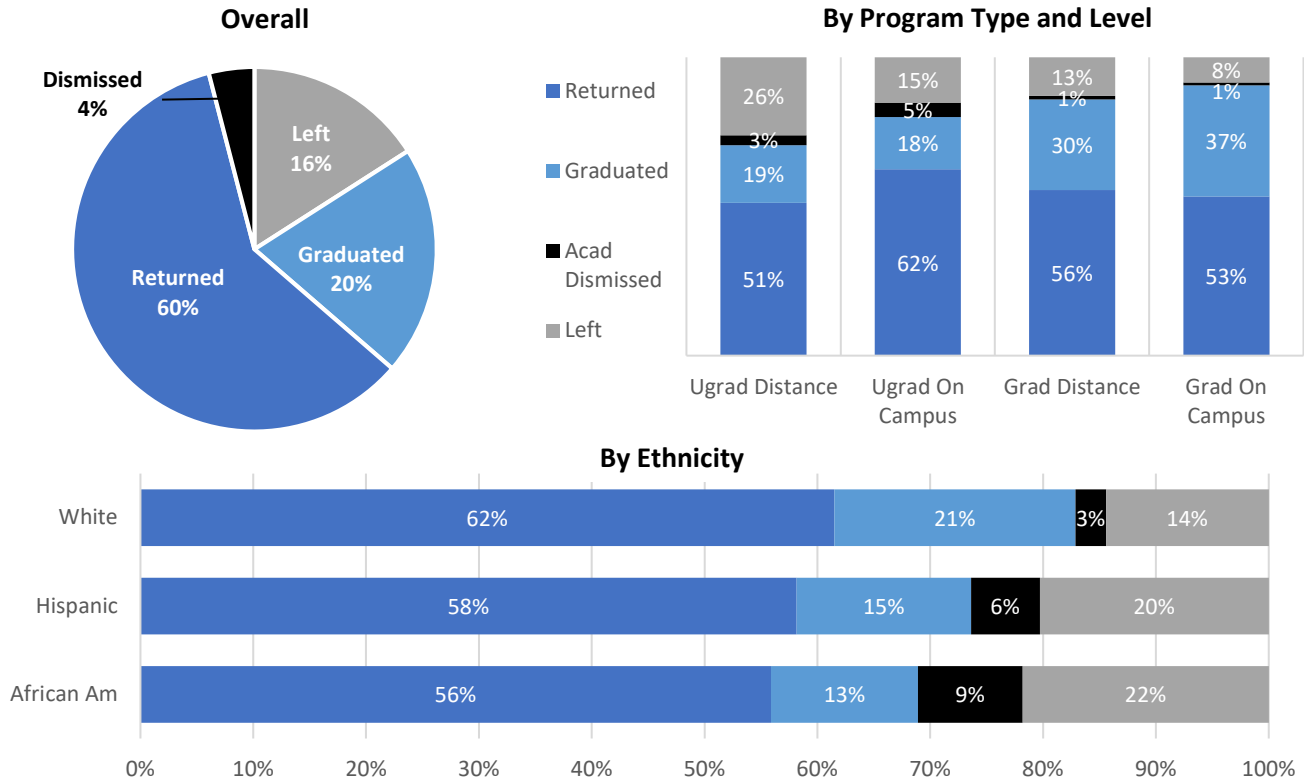

Fall 2018 Degree Seeking Students As of Fall 2019

2,454 Did Not Return and Did Not Graduate

- Of the seniors that left, over half (52%) had 60 or more transfer credit hours.
- Over three-quarters of the students were Hoosiers (76%).
- 17% were on probation and 20% were academically dismissed.
- Almost half (48%) have a current financial hold.
- 25% are currently enrolled elsewhere (n=613).