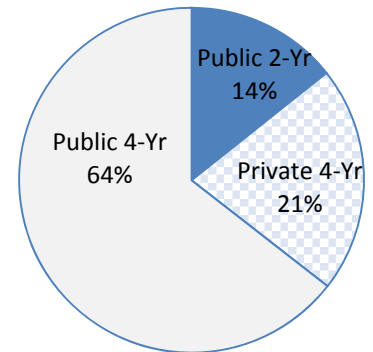

Indiana State University
Admits Who Did Not Enroll at ISU
National Student Clearinghouse Data
Fall 2015 - Fall 2018

Where Did They Go?

Top Institutions

	2015		2016		2017		2018	
	Count	% of Total	Count	% of Total	Count	% of Total	Count	% of Total
Ivy Tech	537	9.0%	518	9.4%	610	8.9%	645	8.8%
Ball State	584	9.8%	676	12.3%	636	9.2%	612	8.3%
IUPUI	652	11.0%	667	12.1%	639	9.3%	599	8.2%
IU Bloomington	484	8.1%	439	8.0%	478	6.9%	534	7.3%
PU West Lafayette	322	5.4%	338	6.1%	368	5.3%	383	5.2%
USI	321	5.4%	304	5.5%	328	4.8%	337	4.6%
U of Indianapolis	186	3.1%	180	3.3%	241	3.5%	263	3.6%
Vincennes	137	2.3%	89	1.6%	125	1.8%	147	2.0%
Illinois State	62	1.0%	63	1.1%	96	1.4%	128	1.7%
PU Fort Wayne¹	100	1.7%	93	1.7%	120	1.7%	116	1.6%
IU Southeast	88	1.5%	77	1.4%	111	1.6%	113	1.5%

By Types of Institutions

Who Are They?

By GPA Grouping

	2015	2016	2017	2018
>3.50	34.8%	35.1%	37.9%	39.5%
3.00-3.49	35.2%	35.8%	31.8%	31.6%
2.50-2.99	27.1%	25.1%	24.4%	22.9%
2.00-2.49	2.8%	3.5%	5.5%	5.4%

By Student's State Address

	2015	2016	2017	2018
Indiana	80%	83%	74%	73%
Illinois	14%	13%	19%	20%
Other	5%	4%	7%	7%

Admits Who Did Not Attend Any Institution

	2015	2016	2017	2018
Did Not Attend	15.5%	20.7%	16.4%	19.1%

By GPA Grouping

	2015	2016	2017	2018
>3.50	19.2%	22.3%	16.3%	18.6%
3.00-3.49	31.2%	28.8%	28.4%	28.0%
2.50-2.99	42.0%	38.4%	38.0%	37.1%
2.00-2.49	6.6%	8.8%	14.0%	13.7%

Top Five High Schools They Came From

	2015	2016	2017	2018
Ben Davis High School	17	27	38	34
Pike High School	20	16	18	16
Terre Haute North Vigo High	13	20	7	17
Warren Central High School	13	7	17	17
Terre Haute South Vigo High	13	14	14	13

¹ As of 2018, IPFW is referred to as Purdue University Fort Wayne due to the shifting of health programs to IU.