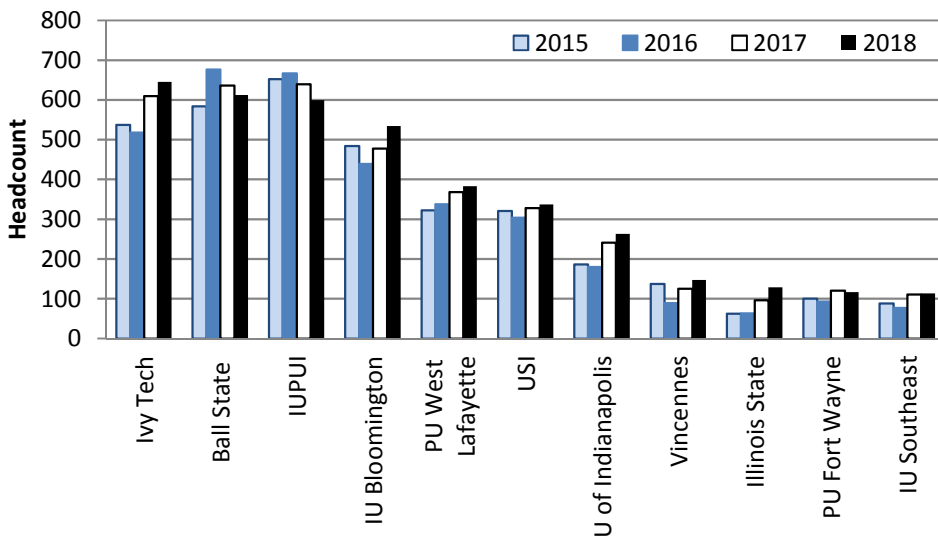

Indiana State University
Admits Who Did Not Enroll at ISU
National Student Clearinghouse Data
Fall 2015 - Fall 2018

Where Did They Go?

Top Institutions

	2015		2016		2017		2018	
	Count	% of Total	Count	% of Total	Count	% of Total	Count	% of Total
Ivy Tech	537	9.0%	518	9.4%	610	8.9%	645	8.8%
Ball State	584	9.8%	676	12.3%	636	9.2%	612	8.3%
IUPUI	652	11.0%	667	12.1%	639	9.3%	599	8.2%
IU Bloomington	484	8.1%	439	8.0%	478	6.9%	534	7.3%
PU West Lafayette	322	5.4%	338	6.1%	368	5.3%	383	5.2%
USI	321	5.4%	304	5.5%	328	4.8%	337	4.6%
U of Indianapolis	186	3.1%	180	3.3%	241	3.5%	263	3.6%
Vincennes	137	2.3%	89	1.6%	125	1.8%	147	2.0%
Illinois State	62	1.0%	63	1.1%	96	1.4%	128	1.7%
PU Fort Wayne¹	100	1.7%	93	1.7%	120	1.7%	116	1.6%
IU Southeast	88	1.5%	77	1.4%	111	1.6%	113	1.5%

By Types of Institutions

Who Are They?

By GPA Grouping

	2015	2016	2017	2018
>3.50	34.8%	35.1%	37.9%	39.5%
3.00-3.49	35.2%	35.8%	31.8%	31.6%
2.50-2.99	27.1%	25.1%	24.4%	22.9%
2.00-2.49	2.8%	3.5%	5.5%	5.4%

By Student's State Address

	2015	2016	2017	2018
Indiana	80%	83%	74%	73%
Illinois	14%	13%	19%	20%
Other	5%	4%	7%	7%

Admits Who Did Not Attend Any Institution

	2015	2016	2017	2018
Did Not Attend	15.5%	20.7%	16.4%	19.1%

By GPA Grouping

	2015	2016	2017	2018
>3.50	19.2%	22.3%	16.3%	18.6%
3.00-3.49	31.2%	28.8%	28.4%	28.0%
2.50-2.99	42.0%	38.4%	38.0%	37.1%
2.00-2.49	6.6%	8.8%	14.0%	13.7%

Top Five High Schools They Came From

	2015	2016	2017	2018
Ben Davis High School	17	27	38	34
Pike High School	20	16	18	16
Terre Haute North Vigo High	13	20	7	17
Warren Central High School	13	7	17	17
Terre Haute South Vigo High	13	14	14	13

¹ As of 2018, IPFW is referred to as Purdue University Fort Wayne due to the shifting of health programs to IU.