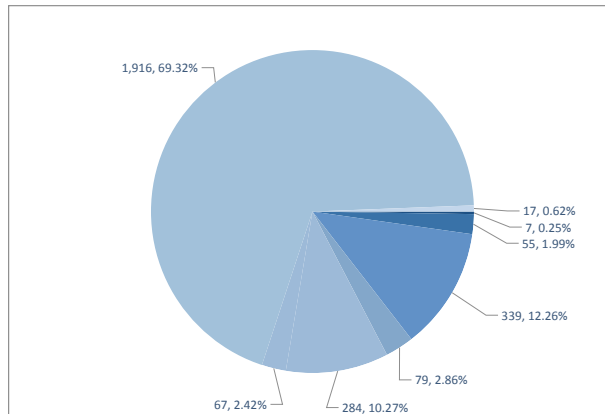

Degrees by Ethnicity

- American Indian or Alaska Native
- Asian
- Black or African American
- Hispanics of any race
- Nonresident Alien
- Two or more races
- White
- Race and Ethnicity Unknown

Degrees by Residency

	All Residency Statuses	
	In State	Out of State
All Degrees	2,764	729
Baccalaureate Degree	1,984	501
Doctoral Degree	125	35
Masters Degree	544	169
Post Masters Certificate	6	6
Post Second. Cert/Dipl < 1 yr.	39	7
Postbaccalaureate Certificate	22	9
Post-Professional Degree	44	2

Distance/Non-Distance Degrees by College

	Distance Degrees	Non-Distance Degrees	Grand Totals
Bayh College of Education	90	222	312
College of Arts & Sciences	98	684	782
College of Hlth and Human Serv	215	604	819
College of Technology	135	408	543
Scott College of Business	33	284	317
Grand Totals	571	2,193	2,764