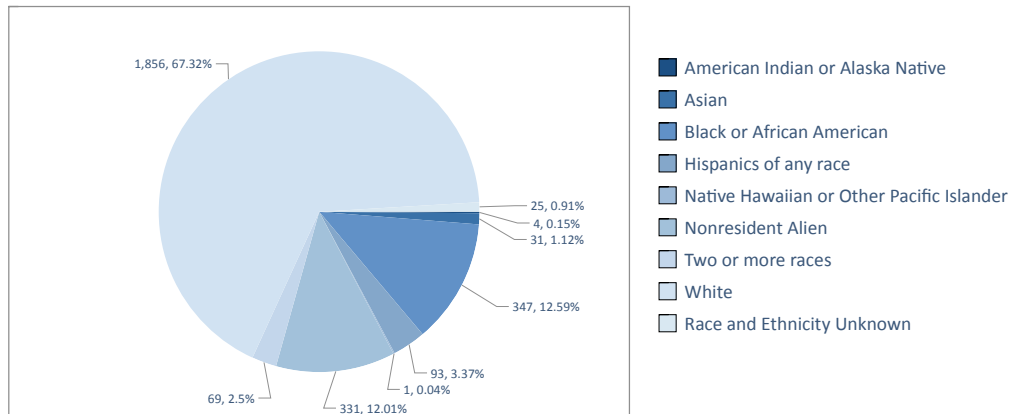

Degrees by Ethnicity

Degrees by Residency

	All Residency Statuses	
	In State	Out of State
All Degrees	2,757	792
Baccalaureate Degree	1,906	482
Doctoral Degree	109	37
Masters Degree	636	253
Post Masters Certificate	11	4
Post Second. Cert/Dipl < 1 yr.	47	7
Postbaccalaureate Certificate	17	9
Post-Professional Degree	31	31

Distance/Non-Distance Degrees by College

	Distance Degrees	Non-Distance Degrees	Grand Totals
Bayh College of Education	68	237	305
College of Arts & Sciences	74	727	801
College of Hlth and Human Serv	234	572	806
College of Technology	125	420	545
Scott College of Business	27	292	319
Grand Totals	526	2,231	2,757