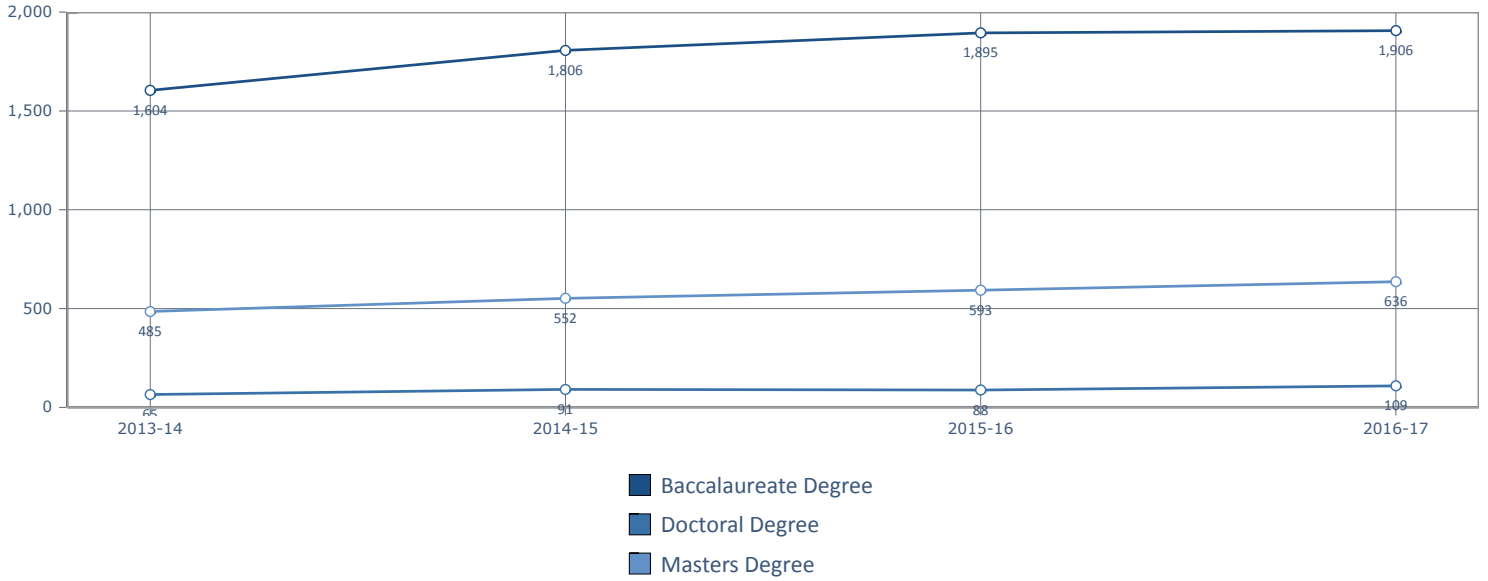

Degree Trend Data

Degree Trend by Degree Level