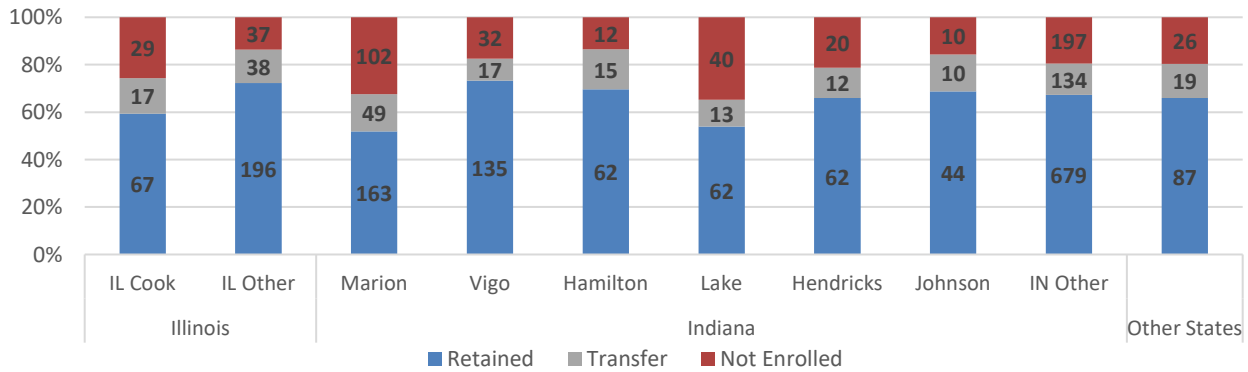

National Student Clearinghouse Data

2018 First Time in College Cohort as of Fall 2019

Status as of Fall 2019

Institution Attended

Status by Home County

Academic Standing by Major College for Those Who Left ISU