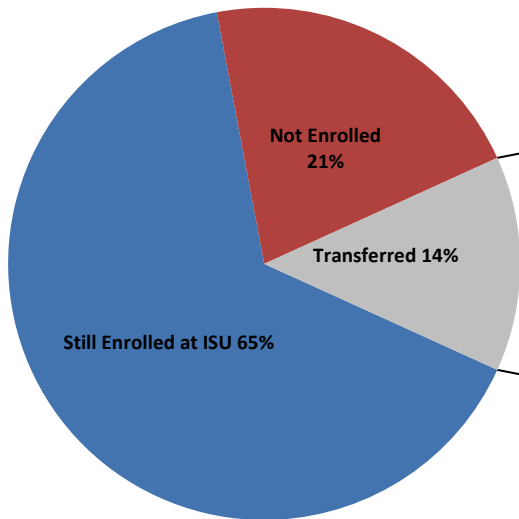

National Student Clearinghouse Data

2018 First Time in College Cohort as of Fall 2019

Status as of Fall 2019

Institution Attended

Status by Home County

Academic Standing by Major College for Those Who Left ISU

Academic Standing	Good Standing	Probation	Academic Dismissal
CAS	55%	18%	27%
BUS	54%	25%	22%
EDU	68%	15%	18%
NHHS	53%	21%	26%
SASC	46%	25%	29%
TECH	53%	20%	27%
TOTAL	53%	21%	26%

Academic Standing by Transfer Institution for Those Who Left ISU