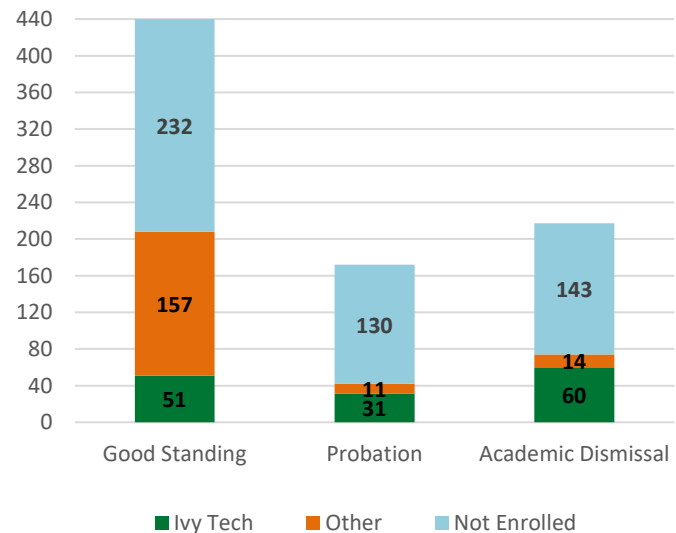

National Student Clearinghouse Data

2018 First Time in College Cohort as of Fall 2019

Status as of Fall 2019

Institution Attended

Status by Home County

Academic Standing by Major College for Those Who Left ISU

Academic Standing	Good Standing	Probation	Academic Dismissal
CAS	55%	18%	27%
BUS	54%	25%	22%
EDU	68%	15%	18%
NHHS	53%	21%	26%
SASC	46%	25%	29%
TECH	53%	20%	27%
TOTAL	53%	21%	26%

Academic Standing by Transfer Institution for Those Who Left ISU