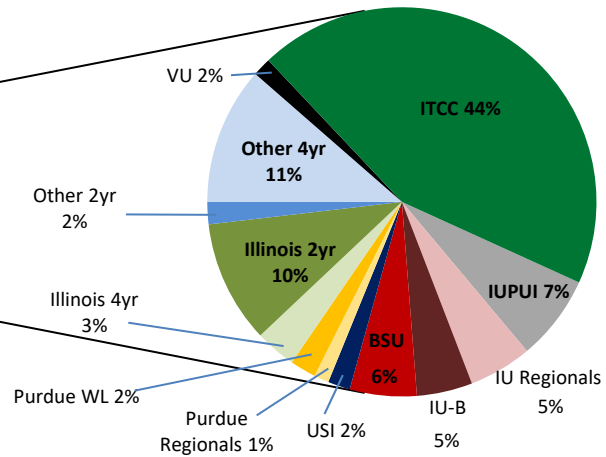

National Student Clearinghouse Data

2018 First Time in College Cohort as of Fall 2019

Status as of Fall 2019

Institution Attended

Status by Home County

Academic Standing by Major College for Those Who Left ISU